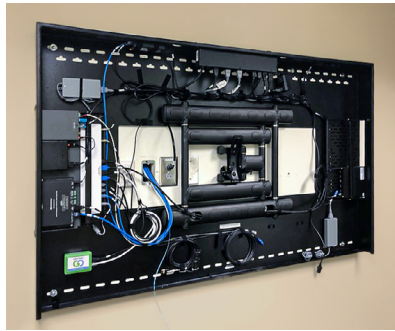

Built Smarter

- ▶ Extremely durable, single-piece 11-gauge steel
- ▶ Can be centered on the wall regardless of stud location
- ▶ Models mount to either 2 or 3 studs

Saves Time

- ▶ Arrives on-site pre-assembled with equipment and cabling
- ▶ Ready to hang and connect to power and data

Stores Equipment Neatly

- ▶ All equipment stored behind the display
- ▶ Standard models accommodate up to 6 Rack Units

Reduces Failure

- ▶ Simple system means fewer components — so, fewer things to potentially fail

RoomReady Set delivers a simple and consistent solution to the common problem of fitting all those cables and components behind your display.

Pre-built in our assembly facility

Hung on the wall on-site

Easily serviced with the display in place

Two versions to accommodate any room situation:

Standard

For mounting above furniture or in non-egress pathways.

Slim

Can achieve ADA requirements of 4" depth with the use of certain displays. For use in egress pathways and with no furniture under the display.